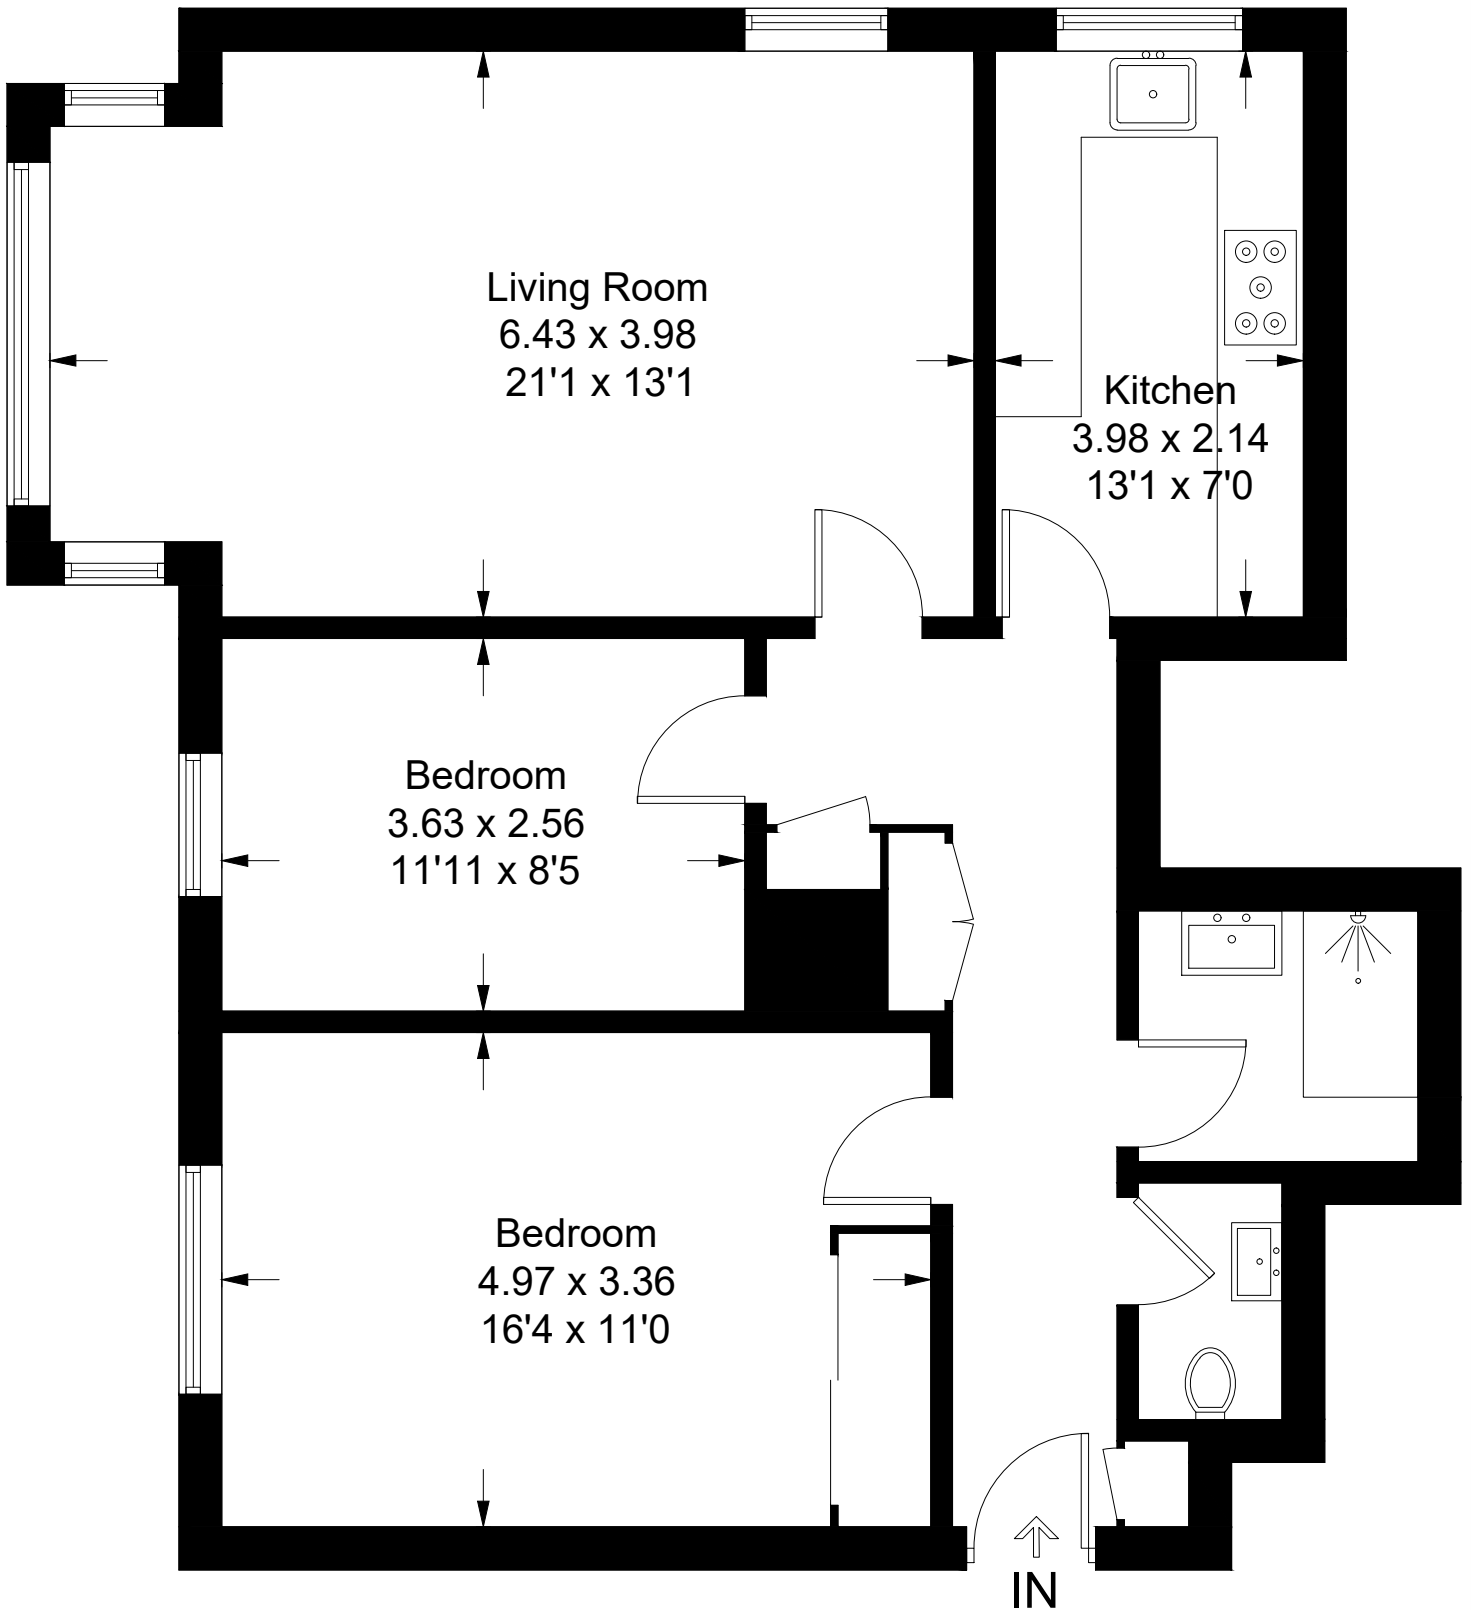

Park Royal

Approximate Gross Internal Area = 79.2 sq m / 852 sq ft

Illustration for identification purposes only, measurements are approximate, not to scale. Fourlabs.co © (ID1301148)